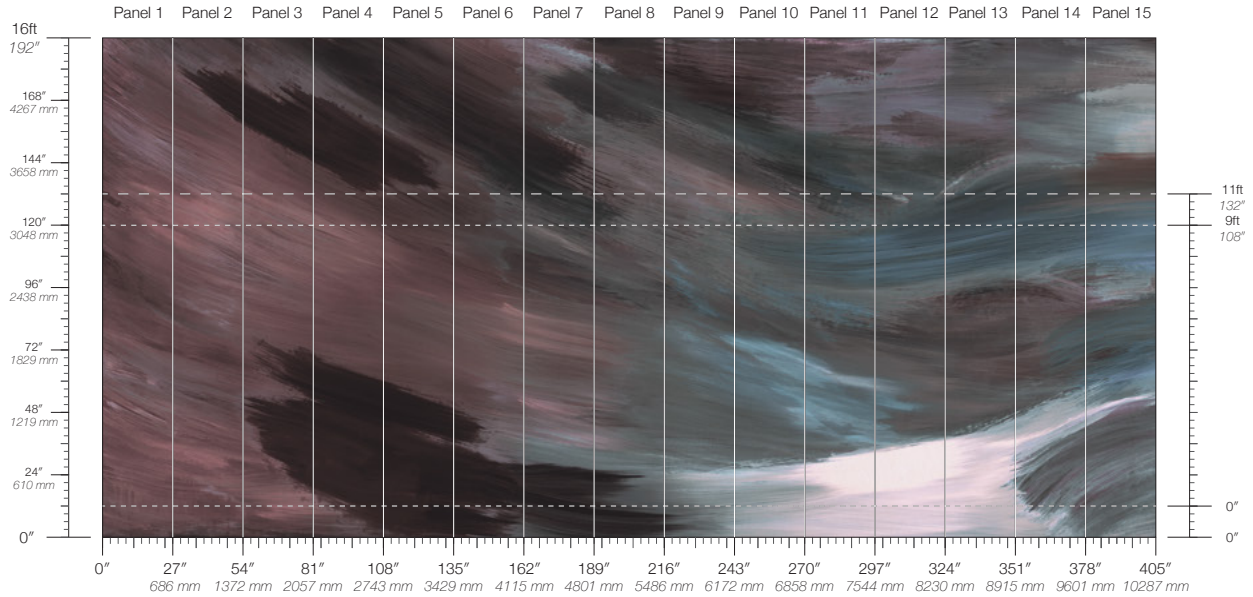

Luminous Beam

Suitable for residential and some commercial projects

COLOR

Beam

REPEAT

Non-repeating

DETAILS

Custom options available

DISCLAIMER

Refer to our website to see the full mural artwork. Reference the physical sample for color and texture. Panel maps represent mural artwork only.

ITEM

8602

STOCK

Made to order

MAINTENANCE

Water-based cleanser

CONTENT

Fiber Paper

LEAD TIME

4 weeks to print

ENVIRONMENTAL

FSC Certified Content

PANEL WIDTH

27" / 686 mm trimmed

MINIMUM

1 panel

SPCS

Cellulose & Polyester Fiber

4.33 oz/yd²

147 g/m²

Fibrous Surface Texture

PANEL HEIGHT

108" / 2743 mm base

132" / 3353 mm standard

192" / 4877 mm extended

PRICE

Available upon request

ORIGIN

USA

TESTING

ASTM E84 Adhered Class A